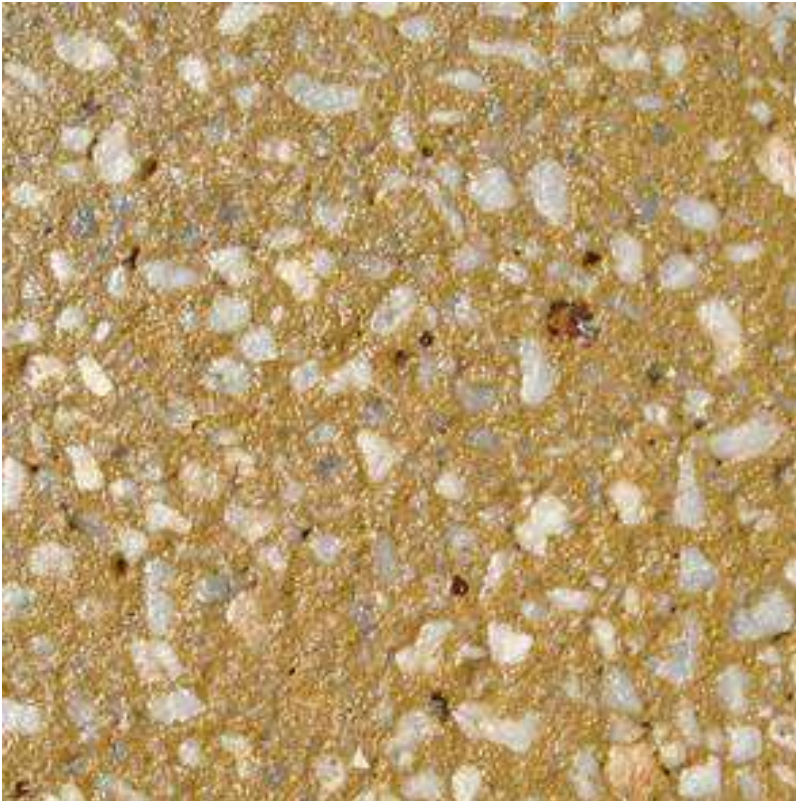

COMPUTER GENERATED IMAGE (indicative of the actual product only)

STONE CHARACTERISTICS OUTSIDE PHOTO RANGE MAY VARY

There are likely to be variations in consistency of colours and textures, appearance and quality in the finished product of the hardened concrete, as the raw ingredients are natural and subject to variations beyond our control. Whilst every effort has been made to match the colours in the preparation of this document, reproductive processes will alter the actual appearance in the concrete products to varying degrees.

The concrete samples shown are indicative only of the finished concrete product, and no guarantee of the colours or textures of the product is given or implied by this document.

PRODUCT NAME:

BEACH DUNE SAND Abrasive Blasted

White/orange quartz pebble set in a grey cement and Dune Sand base.

Things you should know

Sunny and bright. It's just like being at the beach. Perfect around pools and modern alfresco areas.

Abrasive Blasted surfaces offer a gentler texture over conventional Exposed Aggregate. The tactile experience is best described as irregular and smooth. Bare feet will love the touch of this finish.

SPECIFICATION:

*Vic Mix Beach Dune Sand
25MPa Abrasive Blasted
Concrete*

ORDER CODE:

W_BCHDS

REVISION: 29/12/2015